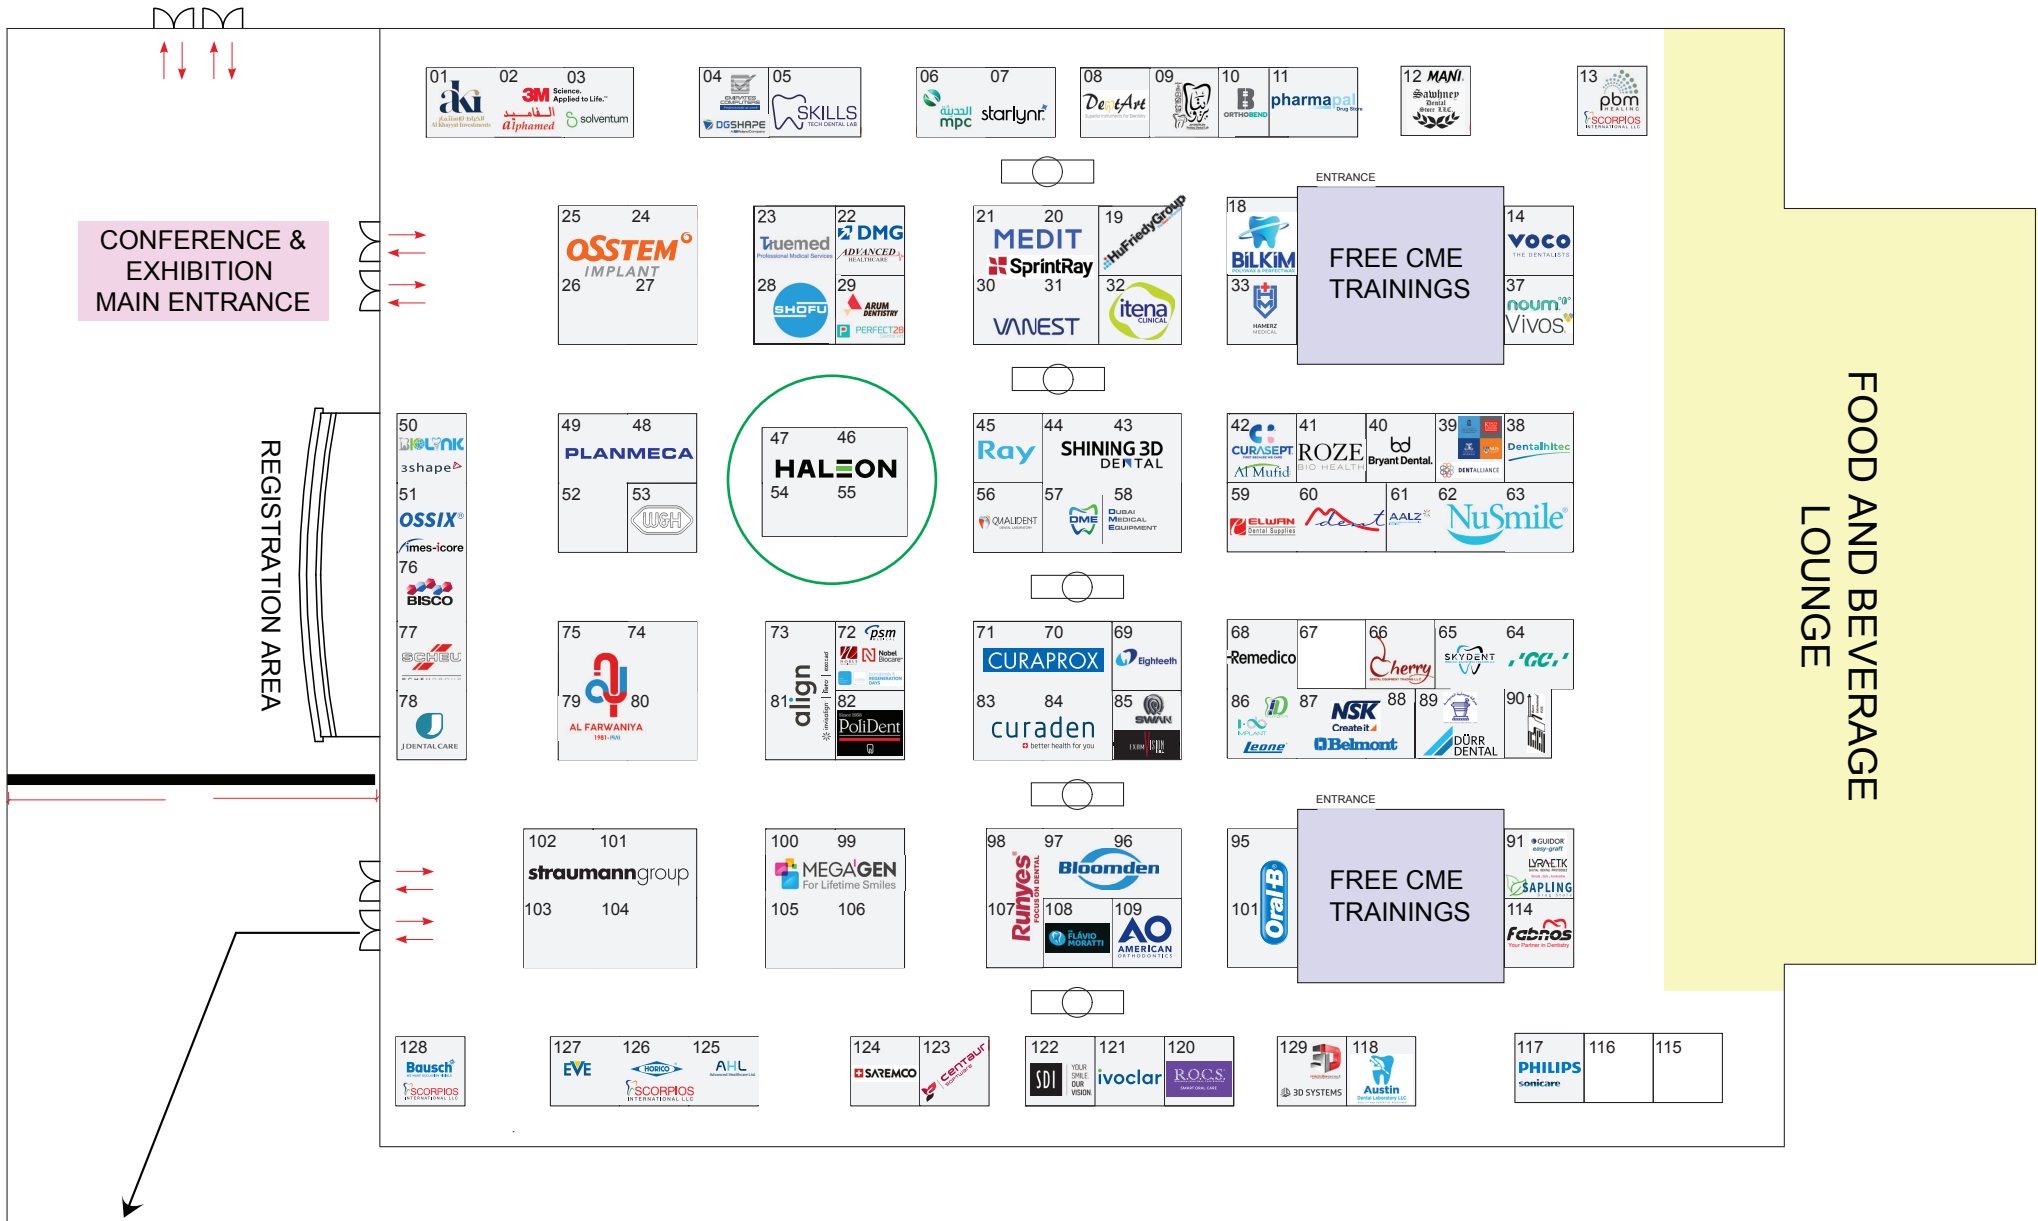

**PAID PARKING AREA**

**SOUK MADINAT JUMEIRAH UNDERGROUND PARKING - PAID**

**CAD/CAM Digital & Oral Facial Aesthetics**  
37<sup>th</sup> Int'l Dental ConfEx

**CAPP**  
Dubai  
15-16 Nov  
2024

MAIN ENTRANCE & EXIT

CONFERENCE & EXHIBITION MAIN ENTRANCE

REGISTRATION AREA

FOOD AND BEVERAGE LOUNGE

SCIENTIFIC CONFERENCES  
SEMINARS  
HANDS-ON COURSES  
ROUND-TABLE TRAININGS

01 Alphamed	02 3M Applied to Life	03 solventum	04 DGSRAPE	05 SKILLS	06 المدنية mpc	07 starlyn	08 DentAra	09 DENTHUB	10 pharmapal	11 MANI	12 pdm	13 SCORPIOS	
25 OSSTEM IMPLANT	24	26	27	23 truemed	22 DMG	21 MEDIT	20 SprintRay	19 HufreeyGroup	18 BILKIM	ENTRANCE	14 VOCO	37 noum Vivos	
50 3shape	49 PLANMECA	48	53 UGH	47 HALÉON	46	45 Ray	44 SHINING 3D DENTAL	43	42 CURASEPT	41 ROZE	40 bd Bryant Dental	39 DENTALANCE	38 Dentaltec
51 OSSIX	52	53	76 BISCO	75 AL FARWANIYA	74	73 align	72 psm	71 CURAPROX	70 Eighteeth	69 Remedico	68 Cherry	67 SKY DENT	66 CC
77 SABU	78 J DENTAL CARE	102 straumann group	101	100 MEGAGEN	99	98 Ruiyes	97 Bloomden	96	95 Oral B	ENTRANCE	91 GUIDOR	90 LAVATEK	89 SAPLING
128 Bausch	127 EVE	126 HOBICO	125 AHL	124 SAREMCO	123 CENTAUR	122 SDI	121 Ivoclar	120 ROCS	119 3D SYSTEMS	118 Austin	117 PHILIPS	116 sonicare	115