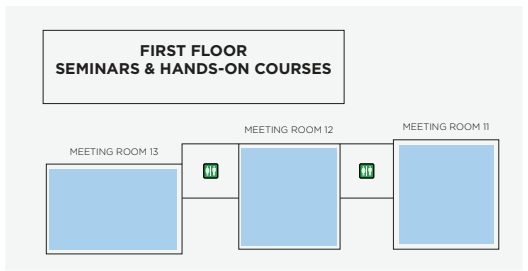

**PAID PARKING AREA**

**SOUK MADINAT JUMEIRAH UNDERGROUND PARKING - PAID**

**CAD/CAM Digital & Oral Facial Aesthetics**  
37<sup>th</sup> Int'l Dental ConfEx

**CAPP**  
Dubai  
15-16 Nov  
2024

MAIN ENTRANCE & EXIT

CONFERENCE & EXHIBITION MAIN ENTRANCE

REGISTRATION AREA

FOOD AND BEVERAGE LOUNGE

SCIENTIFIC CONFERENCES  
SEMINARS  
HANDS-ON COURSES  
ROUND-TABLE TRAININGS

01 Alphamed	02 3M Applied to Life	03 solventum	04 DGSRAPE	05 SKILLS	06 المدنية mpc	07 starlyn	08 DentAra	09 DENTHUB	10 pharmapal	11 MANI	12 pdm	13 SCORPIOS	
25 OSSTEM IMPLANT	24	26	27	23 truemed	22 DMG	21 MEDIT	20 SprintRay	19 HufreeyGroup	18 BILKIM	ENTRANCE	14 VOCO	37 noum Vivos	
50 3shape	49 PLANMECA	48	53 UGH	47 HALÉON	46	45 Ray	44 SHINING 3D DENTAL	43	42 CURASEPT	41 ROZE	40 bd Bryant Dental	39 DENTALANCE	38 Dentaltec
51 OSSIX	52	53	76 BISCO	75 AL FARWANIYA	74	73 align	72 psm	71 CURAPROX	70 Eighteeth	69 Remedico	68 Cherry	67 SKY DENT	66 CC
77 SABU	78 J DENTAL CARE	102 straumann group	101	100 MEGAGEN	99	98 Ruiyes	97 Bloomden	96	95 Oral B	ENTRANCE	91 GUIDOR	90 LAVATEK	89 SAPLING
128 Bausch	127 EVE	126 HOBICO	125 AHL	124 SAREMCO	123 CENTAUR	122 SDI	121 Ivoclar	120 ROCS	119 3D SYSTEMS	118 Austin	117 PHILIPS	116 sonicare	115